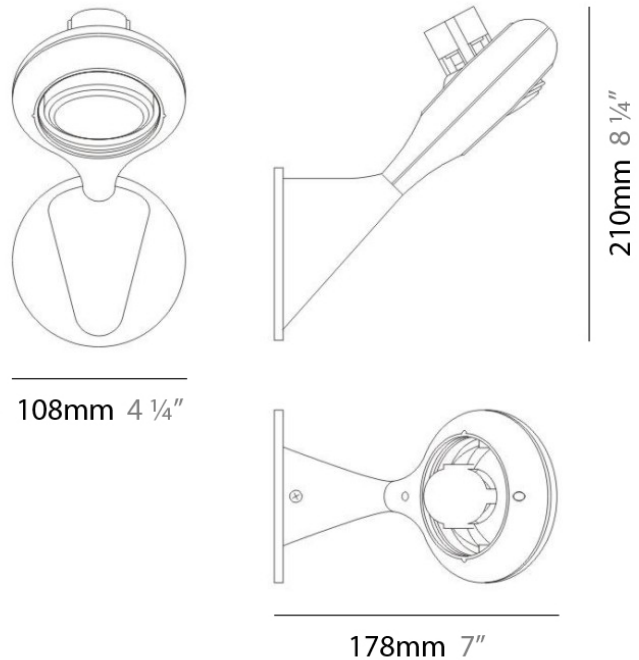

SPACE SURFACE

D93052

PROJECT
TYPE
NOTES
QUANTITY
DATE

GENERAL

Series: Space
Brand: Milan
Division: Design
Mounting Type: Surface
Mounting Location: Wall
Subcategory: Downlight

PHYSICAL

Shape: Oblong
Diameter (mm): 108
Diameter (in): 4 1/4
Height (mm): 178
Height (in): 7
Extension (mm): 178
Extension (in): 7
Light Distribution: Direct
Weight (kg): 1.4
Weight (lbs): 3
Diffuser: Glass - Sold Separately
Fixture Finish: Metallic Gray
Fixture Material: Glass / Aluminum

ELECTRICAL

Number of Lamps: 1
Lamp Type: LED Retrofit
Lamp Shape: MR20
Bulb Included: Bulb Not Included
Total Output Wattage (W): 8
Max. Wattage Per Lamp (W): 8
Lamp Base: GU10
Input Voltage (V): 120

LED

OPTICAL

RATINGS AND CERTIFICATIONS

Certified By: CSA Certified to UL and CSA Standards
IP rating: IP20