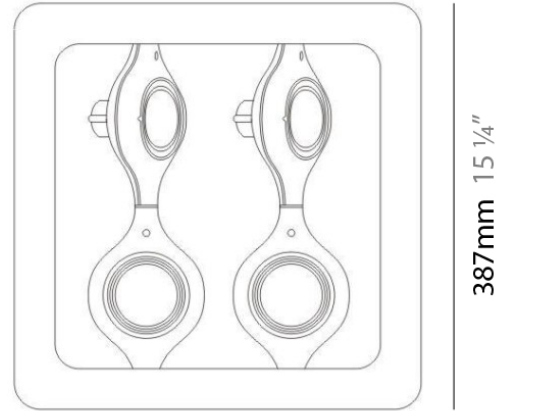

SPACE RECESSED

D96006

PROJECT	
TYPE	
NOTES	
QUANTITY	
DATE	

GENERAL

Series: Space
Brand: Milan
Division: Design
Mounting Type: Recessed
Mounting Location: Ceiling
Subcategory: Downlight

PHYSICAL

Shape: Square
Length (mm): 387
Length (in): 15 1/4
Width (mm): 387
Width (in): 15 1/4
Height (mm): 89
Height (in): 3 1/2
Light Distribution: Direct
Weight (kg): 3.2
Weight (lbs): 7
Diffuser: Glass - Sold Separately
Fixture Finish: Metallic Gray
Fixture Material: Metal

ELECTRICAL

Number of Lamps: 4
Lamp Type: LED Retrofit
Lamp Shape: MR16
Bulb Included: Bulb Not Included
Total Output Wattage (W): 20
Max. Wattage Per Lamp (W): 5
Lamp Base: GU10
Housing: Non - IC rated remodel housing is for use in non - insulated areas or where insulation is at least 3
Input Voltage (V): 120

LED

OPTICAL

RATINGS AND CERTIFICATIONS

Certified By: CSA Certified to UL and CSA Standards
IP rating: IP20