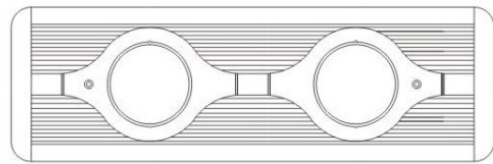

SPACE RECESSED

D96001

PROJECT	
TYPE	
NOTES	
QUANTITY	
DATE	

GENERAL

Series: Space
Brand: Milan
Division: Design
Mounting Type: Recessed
Mounting Location: Ceiling
Subcategory: Downlight

PHYSICAL

Shape: Rectangle
Length (mm): 445
Length (in): 17 1/2
Width (mm): 150
Width (in): 6
Height (mm): 89
Height (in): 3 1/2
Light Distribution: Direct
Weight (kg): 3.2
Weight (lbs): 7
Diffuser: Glass - Sold Separately
Fixture Finish: Metallic Gray
Fixture Material: Metal

ELECTRICAL

Number of Lamps: 2
Lamp Type: LED Retrofit
Lamp Shape: MR16
Bulb Included: Bulb Not Included
Total Output Wattage (W): 10
Max. Wattage Per Lamp (W): 5
Lamp Base: GU10

LED

OPTICAL

RATINGS AND CERTIFICATIONS

Certified By: CSA Certified to UL and CSA Standards
IP rating: IP20

150mm 6"